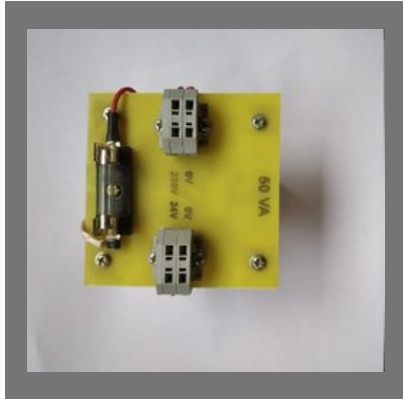

SODA MACHINE SPARE PART

Our Product Range

Soda machine transformer