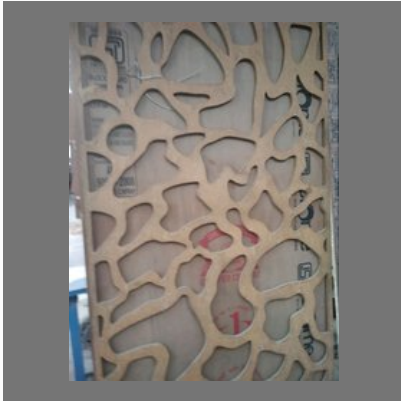

OTHER PRODUCTS:

MDF Jali