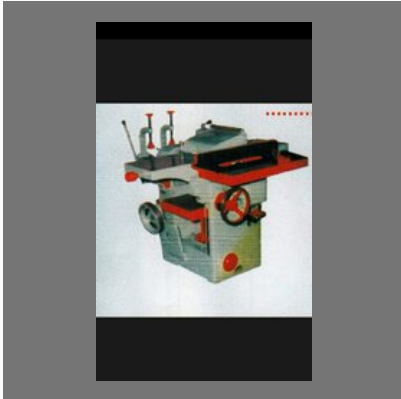

OTHER PRODUCTS:

Surface And
THICKNESS,CIRCULAR,