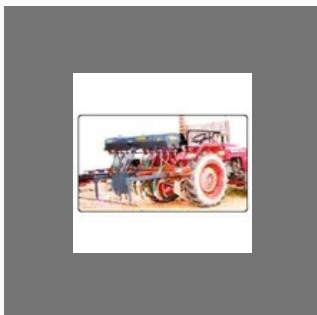

+91-9602256553

Mahadev Agricultural Equipment Works

<https://www.indiamart.com/mahadev-agricultural/>

We Mahadev engineering work are a sole proprietorship firm engaged in manufacturing and supplying poughs trolley cultivator and rotavator.

About Us

- mahadev agricultural equipment works

At=

jajiwala Jakhra, opposite Jajiwala railway station, Banar Road, Jodhpur, Rajasthan

- *director*
- Choudhary Khemaram Thakan (Jat)

mob.

9602256553 build all are Rajasthan state uses all are agricultural equipment .