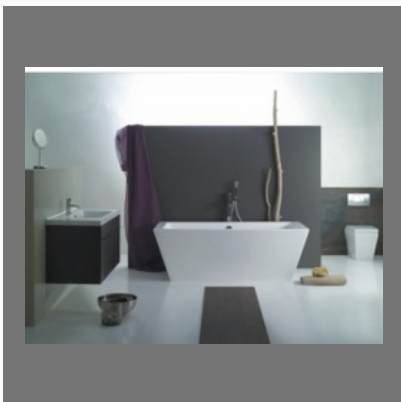

Omega Recta 500x390mm Vanity Basins

Omega Oval515x180mm
Vanity Basins

Prado 425x425x100mm
Vanity Basins

STANDING BATH TUBS

1800x800x610mmChime
Standing Bath Tubs

Fiddle Standing Bath Tubs

Lute 1800 x 800 x 610 mm
Standing Bath Tubs

OTHER PRODUCTS

CELLO 1720 x 960 x 630 mm
Standing Bath Tubs

Tub Filler Round 1140 x
200mm

Tub Filler Square 900 x
240mm

Shower Enclosure

OTHER PRODUCTS:

Sink Cock With Flange Wall Mount

Inclina 525x390x115mm
Vanity Basins