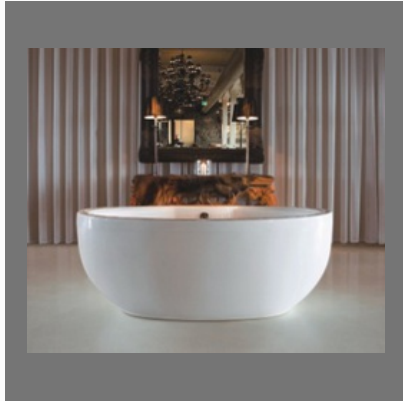

Omega Recta 500x390mm Vanity Basins

Omega Oval515x180mm
Vanity Basins

Prado 425x425x100mm
Vanity Basins

STANDING BATH TUBS

1800x800x610mmChime
Standing Bath Tubs

Fiddle Standing Bath Tubs

Lute 1800 x 800 x 610 mm
Standing Bath Tubs

OTHER PRODUCTS

CELLO 1720 x 960 x 630 mm
Standing Bath Tubs

Tub Filler Round 1140 x
200mm

Tub Filler Square 900 x
240mm

Shower Enclosure

OTHER PRODUCTS:

Sink Cock With Flange Wall Mount

Inclina 525x390x115mm
Vanity Basins