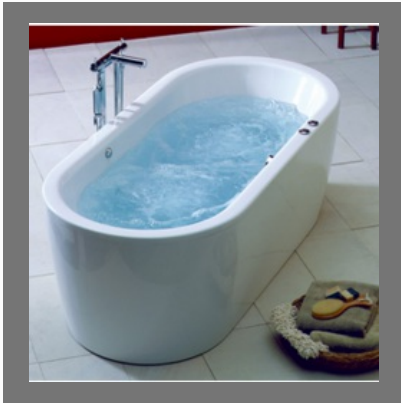

Omega Recta 500x390mm Vanity Basins

Omega Oval515x180mm
Vanity Basins

Prado 425x425x100mm
Vanity Basins

STANDING BATH TUBS

1800x800x610mmChime
Standing Bath Tubs

Fiddle Standing Bath Tubs

Lute 1800 x 800 x 610 mm
Standing Bath Tubs

OTHER PRODUCTS

CELLO 1720 x 960 x 630 mm
Standing Bath Tubs

Tub Filler Round 1140 x
200mm

Tub Filler Square 900 x
240mm

Shower Enclosure

OTHER PRODUCTS:

Sink Cock With Flange Wall Mount

Inclina 525x390x115mm
Vanity Basins