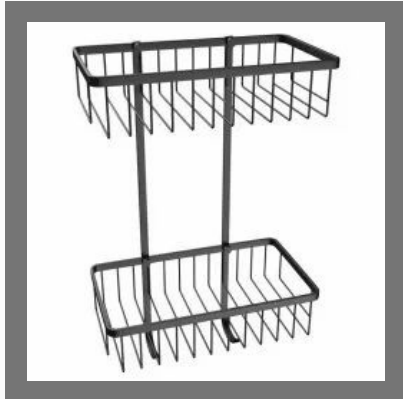

For more information, please visit

<https://www.indiamart.com/mahalaxmi-valves-ghaziabad/profile.html>

BATHROOM SHOWER

RN ABS Multiflow Shower

RN SS Aston Sandwich Shower

RN SS Aston Ultra Slim Shower

RN SS Bentley Shower

BATHROOM WALL SHELF

RN SS Bathroom Shelf -
Double (Rectangular Shape)

RN SS Triangular Shape
Bathroom Shelf

RN SS Triangular Shape
Double Bathroom Shelf

RN Stainless Steel Bathroom
Shelf

SS TOWEL RACK

RN Metal Colour Double Pole Towel Rod