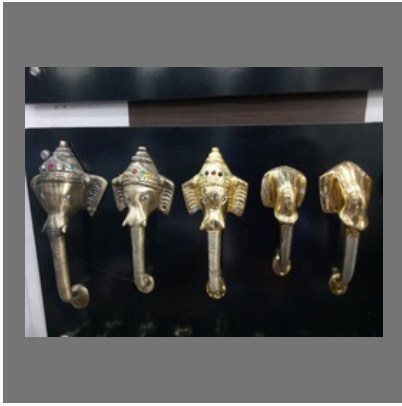

Mahalaxmi Hardware

<https://www.indiamart.com/mahalaxmihardware-chennai/>

OTHER PRODUCTS

Products

Pooja Door Handle

Curtains Rod

Tower Bolts

Cupboard Handle