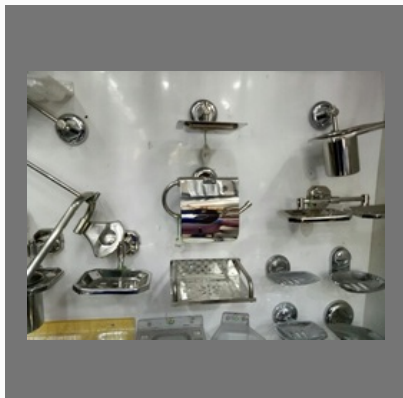

OTHER PRODUCTS:

Bathroom Accessories