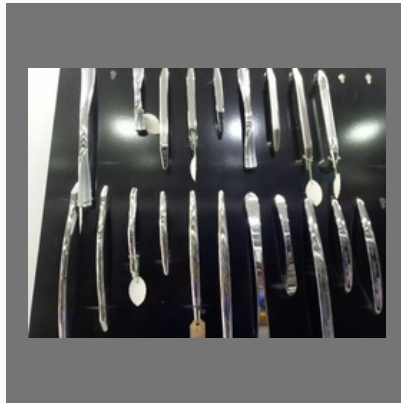

Mahalaxmi Hardware

<https://www.indiamart.com/mahalaxmihardware-chennai/>

OTHER PRODUCTS

Products

Pooja Door Handle

Curtains Rod

Tower Bolts

Cupboard Handle