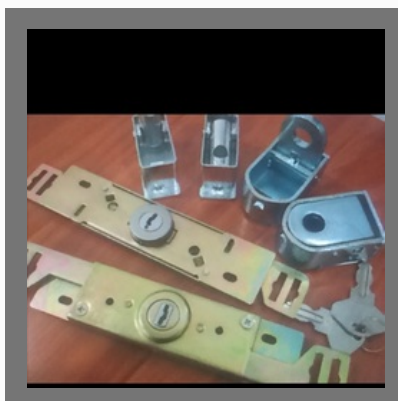

OTHER PRODUCTS:

Door Handle

SS Door Handles

Gudgeon Pin

Nut Bolts

OTHER PRODUCTS:

Cutting Cap

Iron Pulley Chain

Barbed Wire

Shutter Lock

OTHER PRODUCTS:

Shutter Wheel

Hardware Items

5MM Metal Nuts

Bolt

OTHER PRODUCTS: