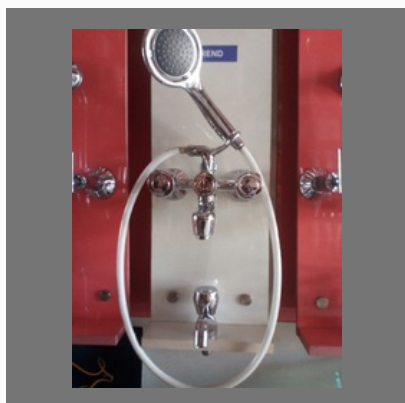

Water Wall Taps