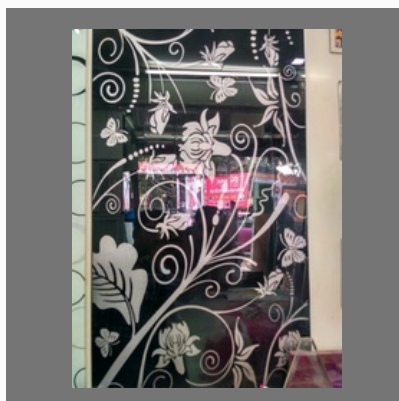

Coated Glass