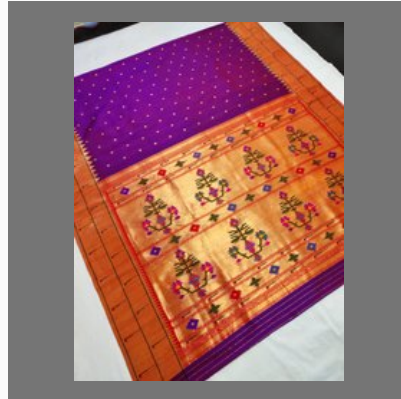

Lotus Border Banarasi Silk Saree

Pure Chiffon Khadi Banarasi Saree

Banarasi Silk Saree

OTHER PRODUCTS:

Manini's Rajlaxmi Nauvari Saree

Paithani Pure Silk Handloom Muniya Border Saree

Nauvari Bridal Collection Ready To Wear Sarees