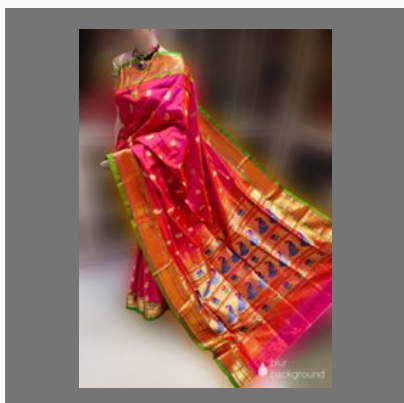

Lotus Border Banarasi Silk Saree

Pure Chiffon Khadi Banarasi Saree

Banarasi Silk Saree

OTHER PRODUCTS:

Manini's Rajlaxmi Nauvari Saree

Paithani Pure Silk Handloom Muniya Border Saree

Nauvari Bridal Collection Ready To Wear Sarees

Nine Yards Ready Made Saree

OTHER PRODUCTS:

Yevola Swan Border Hand weaved Exclusive Paithani Silk Saree

Exclusive Designer Pure Silk Handloom Yeola Paithani Sarees

Ladies Paithani Silk Saree

Peacock Border Paithani Saree