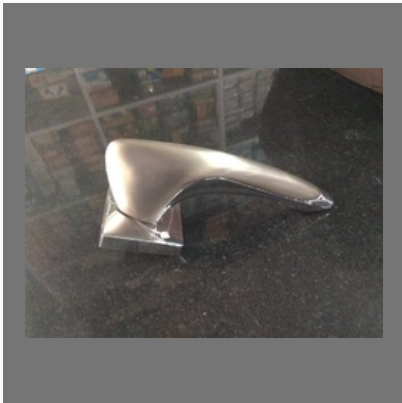

Maruthi Hardware & Ply

<https://www.indiamart.com/maruthi-hardware-bengaluru/>

OTHER PRODUCTS

Products

SS Door Handles

Bathroom Towel Ring

Mortise Door Handle

Roff Waterproof Liquid