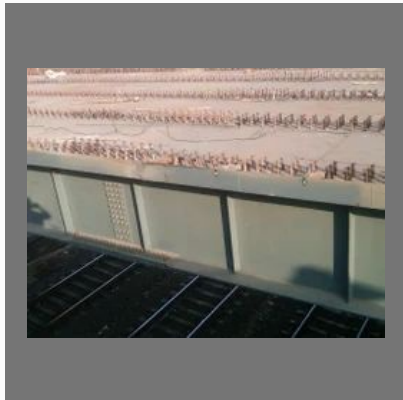

Adjustable Steel Props

Pier & Girder Shuttering

Plate Girder

Steel Girder

CONSTRUCTION EQUIPMENT RENTAL

Our Products

Shuttering & Scaffolding
Rental Services

Scaffolding Rental Services

Construction Scaffolding
Rentals

SCAFFOLD & SHUTTER

Tubular Scaffolding System

Tubular Scaffolding System

Scaffolds

TUNNEL GANTRY

Tunnel Gantry 1

Hydraulic Tunnel Gantry