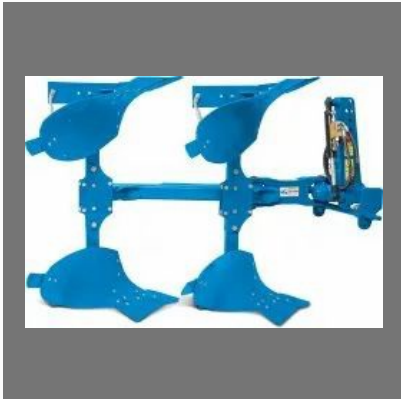

For more information, please visit

<https://www.indiamart.com/marvelengineeringrajkot/profile.html>

ROTAVATOR SPARE PARTS

Rotavator PTO Shaft

20mm Rotavator Plough Plate

Mild Steel Rotavator Gear Box

10mm Rotavator Side Plate

REVERSIBLE PLOUGH

HYDRAULIC REVERSIBLE PLOUGH 3 BOTTOM

Hydraulic Reversible Plough

Hydraulic Reversible Plough

Hydraulics Cylinder For Reversible Plough

MOUDBORD PLOUGH PART

Lemken Plough Spares

Mould Board Plough Stay

Lemken Type Moldboard Ass

OTHER PRODUCTS:

20mm Rotavator Gear Box Body

PTO Joint Shaft

Pto Shaft With Cover

Rotavator 6ft Semi Champone Plus

OTHER PRODUCTS:

ROTAVATOR REGULAR
PLUS MULTI SPEED GEAR
DRIVE