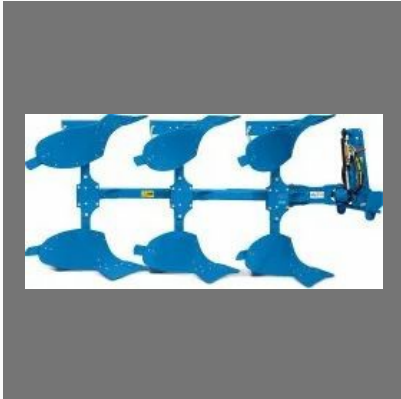

For more information, please visit

<https://www.indiamart.com/marvelengineeringrajkot/profile.html>

ROTAVATOR SPARE PARTS

Rotavator PTO Shaft

20mm Rotavator Plough Plate

Mild Steel Rotavator Gear Box

10mm Rotavator Side Plate

REVERSIBLE PLOUGH

HYDRAULIC REVERSIBLE PLOUGH 3 BOTTOM

Hydraulic Reversible Plough

Hydraulic Reversible Plough

Hydraulics Cylinder For Reversible Plough

MOUDBORD PLOUGH PART

Lemken Plough Spares

Mould Board Plough Stay

Lemken Type Moldboard Ass

OTHER PRODUCTS:

20mm Rotavator Gear Box Body

PTO Joint Shaft

Pto Shaft With Cover

Rotavator 6ft Semi Champone Plus

OTHER PRODUCTS:

ROTAVATOR REGULAR
PLUS MULTI SPEED GEAR
DRIVE