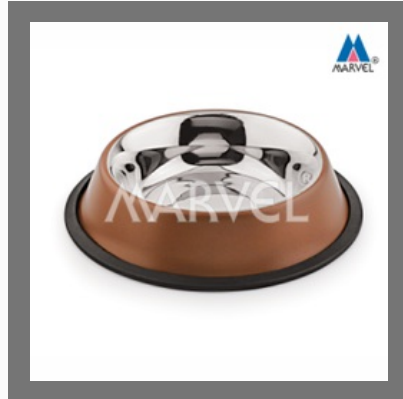

Deep Colander Pineapple

Deep Colander (Word Design)

STOCK POTS, STEAMERS & BUCKETS

Stock Pot 4 PC Set

Steamer Stock Pot 4 PC Set

Shallow Stock Pot 4 PC Set

Royal Party Set 4 PC Set

PET PRODUCTS

Regular Dog Pot (Plain & Design)

Dog Pot With Colour

Belly Dog Pot (Plain & Design)

Cocker Dog Bowls

MUGS & TUMBLERS

Double Walled Cute Mug

Double Walled Flower Mug

Double Walled Ribbed Mug