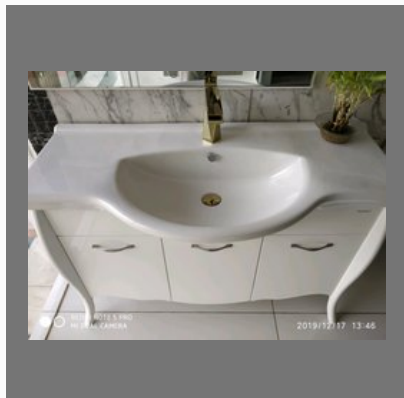

## OTHER PRODUCTS:

Western Sink

Shower Trim Kitt

Diamond Wc

Shower Rainmistnormal

## OTHER PRODUCTS:

Wash Basin Wordrobe

Bath Tub

Water Mixer Tap

Single Lever Tap