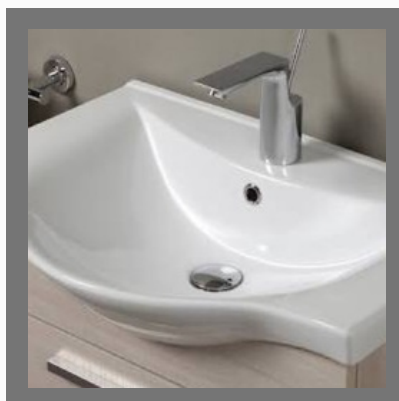

## OTHER PRODUCTS:

Western Sink

Shower Trim Kitt

Diamond Wc

Shower Rainmistnormal

## OTHER PRODUCTS:

Wash Basin Wordrobe

Bath Tub

Water Mixer Tap

Single Lever Tap