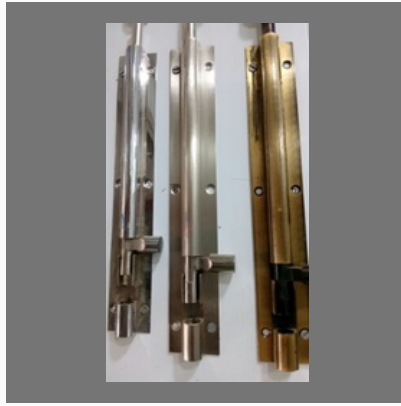

M D Hardware

<https://www.indiamart.com/md-hardware/>

OTHER PRODUCTS

Products

Designer Door Handle

Door Lock

Door Accessories

Door Handle