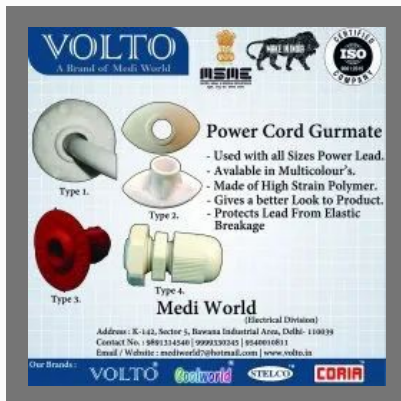

16" 6 Leaf Cooler Blade
Plastic Volto

SWITCH & ROTARY

Cooler Switch Box

Exhaust 3 Speed Rotary Regulator

Cooler Combination Switch Box

Electronic Dimmer Regulator

COOLER SPARE PART

PVC Pipe Roll

Power Indicator Light

Gurmate For Power Lead Cord

Water Pipe Stopper Clamp

COOLER PUMP

18w VOLTO Cooler Pump

9W Volto Cooler Pump

12w VOLTO Cooler Pump

40W Volto Cooler Pump