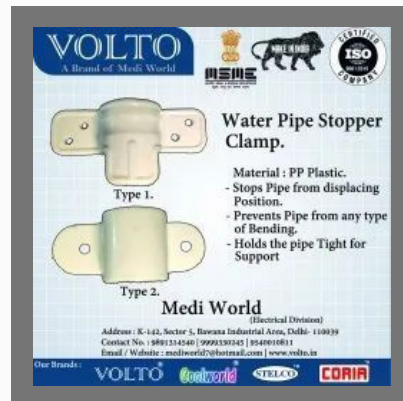

16" 6 Leaf Cooler Blade
Plastic Volto

SWITCH & ROTARY

Cooler Switch Box

Exhaust 3 Speed Rotary Regulator

Cooler Combination Switch Box

Electronic Dimmer Regulator

COOLER SPARE PART

PVC Pipe Roll

Power Indicator Light

Gurmate For Power Lead Cord

Water Pipe Stopper Clamp

COOLER PUMP

18w VOLTO Cooler Pump

9W Volto Cooler Pump

12w VOLTO Cooler Pump

40W Volto Cooler Pump