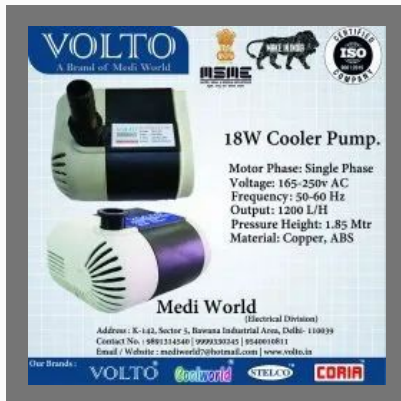

Power Indicator Light

Gurmate For Power Lead Cord

Water Pipe Stopper Clamp

COOLER PUMP

18w VOLTO Cooler Pump

9W Volto Cooler Pump

12w VOLTO Cooler Pump

40W Volto Cooler Pump