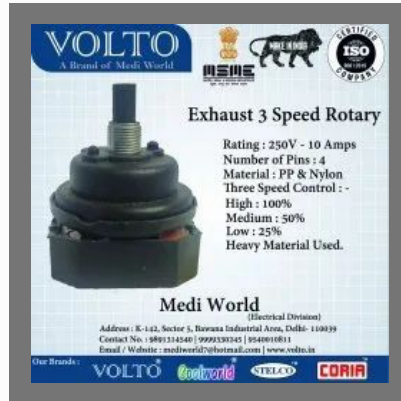

Exhaust 3 Speed Rotary Regulator