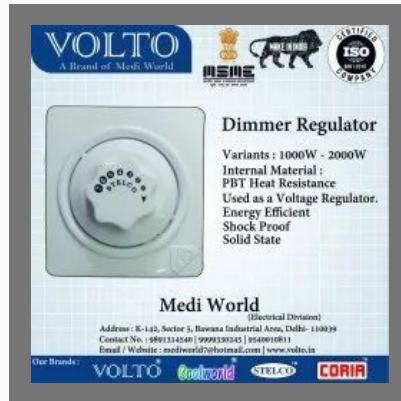

16" 6 Leaf Cooler Blade
Plastic Volto

SWITCH & ROTARY

Cooler Switch Box

Exhaust 3 Speed Rotary Regulator

Cooler Combination Switch Box

Electronic Dimmer Regulator

COOLER SPARE PART

PVC Pipe Roll

Power Indicator Light

Gurmate For Power Lead Cord

Water Pipe Stopper Clamp

COOLER PUMP

18w VOLTO Cooler Pump

9W Volto Cooler Pump

12w VOLTO Cooler Pump

40W Volto Cooler Pump