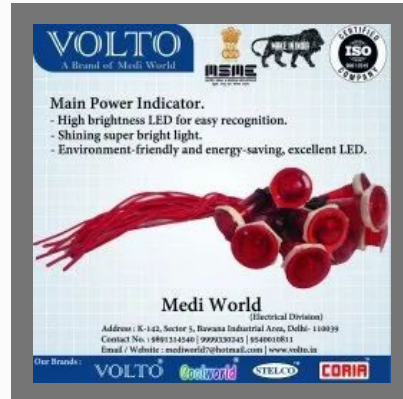

Power Indicator Light

Gurmate For Power Lead Cord

Water Pipe Stopper Clamp

COOLER PUMP

18w VOLTO Cooler Pump

9W Volto Cooler Pump

12w VOLTO Cooler Pump

40W Volto Cooler Pump