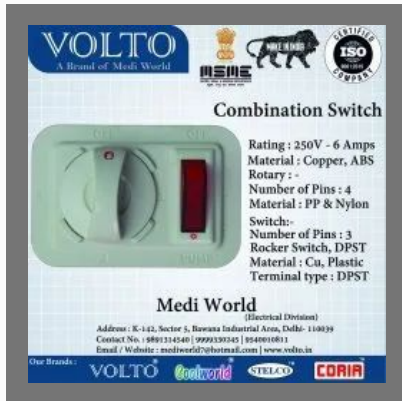

16" 6 Leaf Cooler Blade
Plastic Volto

SWITCH & ROTARY

Cooler Switch Box

Exhaust 3 Speed Rotary Regulator

Cooler Combination Switch Box

Electronic Dimmer Regulator

COOLER SPARE PART

PVC Pipe Roll

Power Indicator Light

Gurmate For Power Lead Cord

Water Pipe Stopper Clamp

COOLER PUMP

18w VOLTO Cooler Pump

9W Volto Cooler Pump

12w VOLTO Cooler Pump

40W Volto Cooler Pump