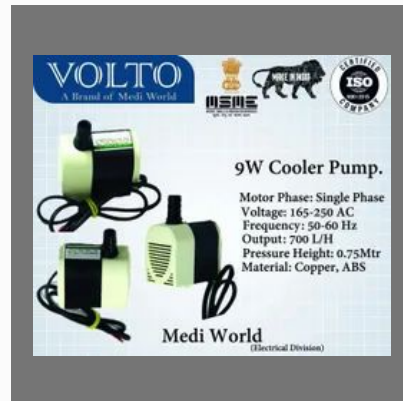

Power Indicator Light

Gurmate For Power Lead Cord

Water Pipe Stopper Clamp

COOLER PUMP

18w VOLTO Cooler Pump

9W Volto Cooler Pump

12w VOLTO Cooler Pump

40W Volto Cooler Pump