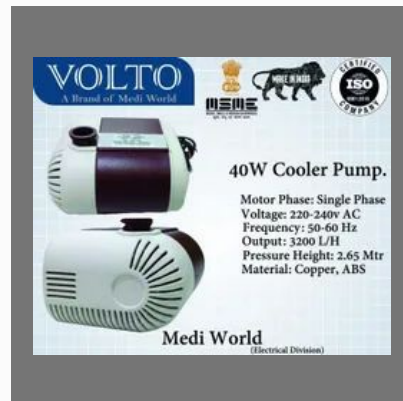

Power Indicator Light

Gurmate For Power Lead Cord

Water Pipe Stopper Clamp

COOLER PUMP

18w VOLTO Cooler Pump

9W Volto Cooler Pump

12w VOLTO Cooler Pump

40W Volto Cooler Pump