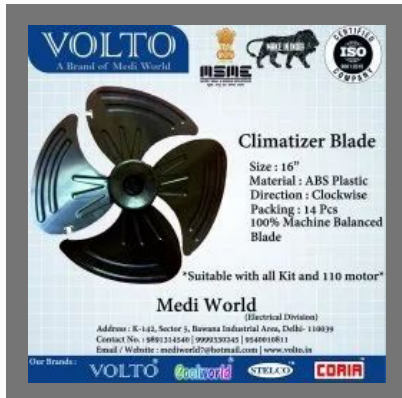

16" 4 Leaf Cooler Blade
Plastic Volto

Water Flow Control Valve

OTHER PRODUCTS:

Regulator Control Knob

Water Distributor Elbow

Plastic Air Cooler

Factsheet

Year of Establishment : 1992