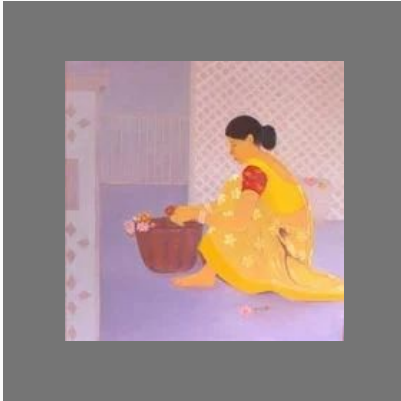

PAINTINGS

Dream Girl Painting