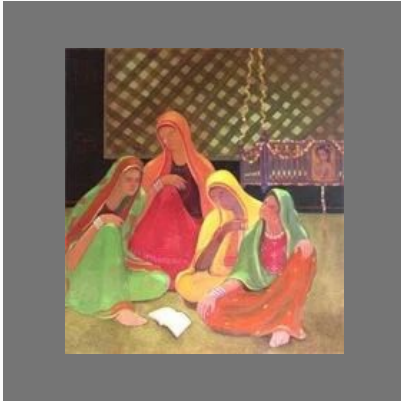

OTHER SERVICES:

Shri Krishna Janmashtami
Painting