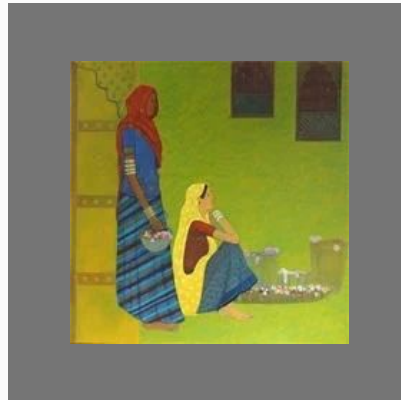

About Us

Meena Mahaveer Patil

It has been noted that traditionally female beings share a soft and delicate relationship with flowers. Any no. of artificial ornaments she puts on to adorn her beauty she doesn't get that natural splendor. But just a small garland around ones hair, called 'Gajara in local dialect, transforms her beauty. Besides a simple flower bestowed upon the feet or head of a statue of God seems to radiate the spiritual energy called 'Chaintnya'. Who doesn't like flower? A flower can be easily thought of as a delicate sense, while its smell can be thought of as a localized perception. The painter has tried to depict flowers in a different sense. Indian history of paintings has been risk enough for its different style as far as 2 dimensional compositions are concerned. Amruta Shergil influenced a no. of Indian painters the way she handled the subject of Indian Women. One does get a feeling of the same in the present work. The ease with which painter has painted them does give a feeling for traditional atone observes them. Even though the shapes Ft their volume have been managed in as easy technique the textural quality of the background creates a different experience. Fewer female figures, their drapery Er the color combination create a pleasure for eyes. One can easily see a visual delicacy in all the works. Women wearing garlands around head, neck besides the freshness of colors seems fascinating. Flower selling women don't seem to have any attachment...

For more information, please visit

<https://www.indiamart.com/meena-mahaveer/aboutus.html>

PAINTINGS

Dream Girl Painting

Mother And Child Painting

Flower Seller Painting

Two Women Painting

LANDSCAPES PAINTINGS