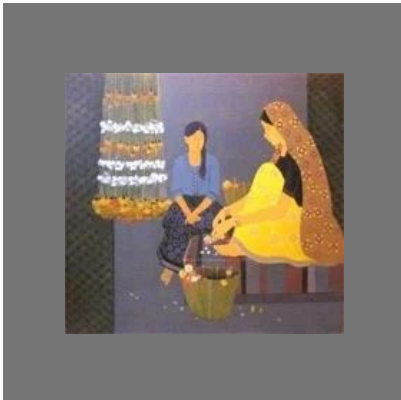

About Us

Meena Mahaveer Patil

It has been noted that traditionally female beings share a soft and delicate relationship with flowers. Any no. of artificial ornaments she puts on to adorn her beauty she doesn't get that natural splendor. But just a small garland around ones hair, called 'Gajara in local dialect, transforms her beauty. Besides a simple flower bestowed upon the feet or head of a statue of God seems to radiate the spiritual energy called 'Chaintnya'. Who doesn't like flower? A flower can be easily thought of as a delicate sense, while its smell can be thought of as a localized perception. The painter has tried to depict flowers in a different sense. Indian history of paintings has been risk enough for its different style as far as 2 dimensional compositions are concerned. Amruta Shergil influenced a no. of Indian painters the way she handled the subject of Indian Women. One does get a feeling of the same in the present work. The ease with which painter has painted them does give a feeling for traditional atone observes them. Even though the shapes Ft their volume have been managed in as easy technique the textural quality of the background creates a different experience. Fewer female figures, their drapery Er the color combination create a pleasure for eyes. One can easily see a visual delicacy in all the works. Women wearing garlands around head, neck besides the freshness of colors seems fascinating. Flower selling women don't seem to have any attachment...

For more information, please visit

<https://www.indiamart.com/meena-mahaveer/aboutus.html>

PAINTINGS

Dream Girl Painting

Mother And Child Painting

Flower Seller Painting

Two Women Painting

LANDSCAPES PAINTINGS