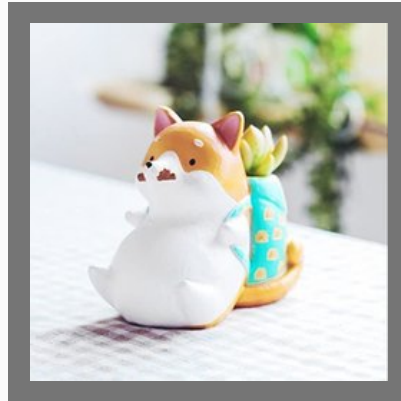

RESIN GADEN PLANTER

Cow Resin Pot (White)

Cow Resin Planter (Yellow Color)

Puppy In Shoe Pot

Dog With Bag Resin Pot

RESIN POT

Elephant Resin Pot (Sky Blue)

Baby Pig Pot Planter

Bull Dog Pot Planter

Cow Resin Pot

WOODEN WALL CLOCK

Meera Art Design Wall Clock
For Home And Office

Design Wall Clocks Peacock
Design Wall Clock for Leaving
Room and officeroom

Meera Art Design Wall Clock
For Home And Office