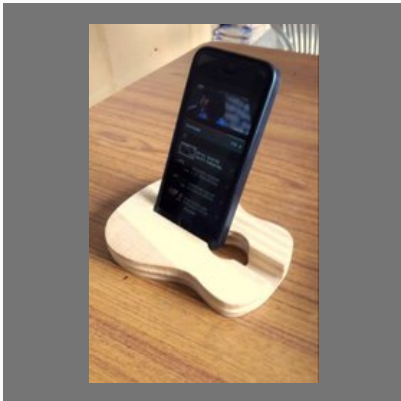

Meera Art Design Wall Clock
For Home And Office

GOD STATUE

Meditation Buddha Statue

Palm Buddha Statue

Buddha Head Statue

Meditating Lord Buddha
Decorative Showpiece

WOODEN GIFT

Unique Diwali Wooden Diya and Match Box Gift

Desk Accessories Holder
Table Top - Natural Teak
Wood

Promotional Gift Item - Mobile
Holder Table Top - Different
Design With Engraving

Wooden Mobile Charging
Holder

HOME DECOR STATUE & MINIATURE

Our Product Range