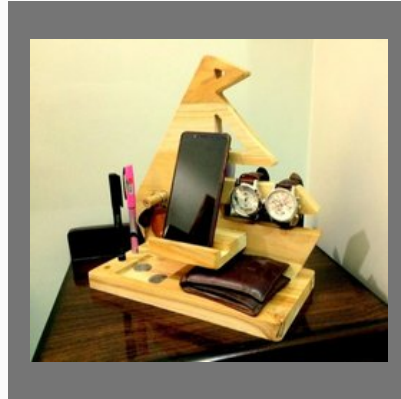

Bull Dog Pot Planter

Cow Resin Pot

WOODEN WALL CLOCK

Meera Art Design Wall Clock
For Home And Office

Design Wall Clocks Peacock
Design Wall Clock for Leaving
Room and officeroom

Meera Art Design Wall Clock
For Home And Office

Meera Art Design Wall Clock
For Home And Office

GOD STATUE

Meditation Buddha Statue

Palm Buddha Statue

Buddha Head Statue

Meditating Lord Buddha
Decorative Showpiece

WOODEN GIFT

Unique Diwali Wooden Diya and Match Box Gift

Desk Accessories Holder
Table Top - Natural Teak
Wood

Promotional Gift Item - Mobile
Holder Table Top - Different
Design With Engraving

Wooden Mobile Charging
Holder

HOME DECOR STATUE & MINIATURE

Our Product Range