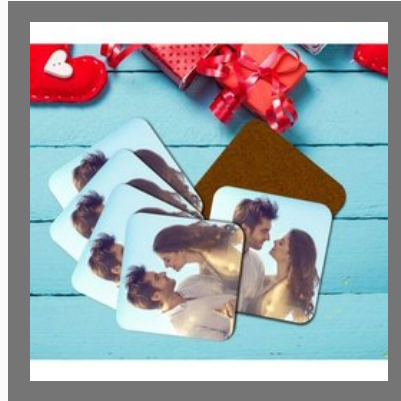

Round Custom Keychain

Fancy Gem Metal Keychain

PVC Keychain

Fancy Metal Keychain

WRITING PEN

Marker Pen

Golden Writing Pen

Gel Refill Pen

Neon Pens Set

TABLE COASTERS

Our Product Range

Sublimation Table Coaster

Personalized Table Coaster

Round MDF Coasters

Plastic Coaster Set

GOLD AND SILVER ARTIFICIAL MEDAL