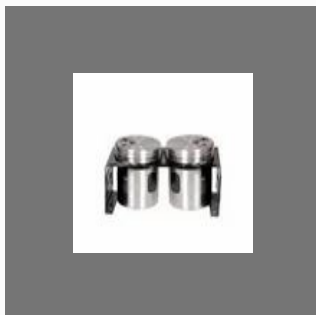

Showa-Arch Metal Private Limited

<https://www.indiamart.com/meso-metalwaregurgaon/>

Mesoware is a premium brand of **Meso America**, a manufacturer of high end stainless steel and silver plated products. For over 11 years, **Mesoware** has gained national acclaim in the United States.