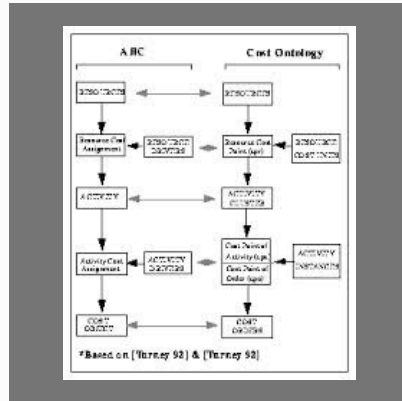

Conceptualization