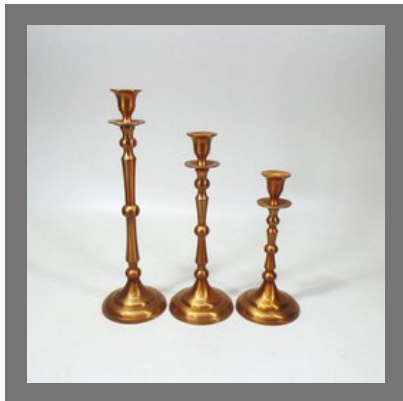

Serving Table

ALUMINUM LEAF DISH

Aluminum Leaf Tray

Aluminum Gold Leaf Tray

Aluminum Gold Plated Leaf Tray

Aluminium Raw Pineapple Dish

TRAYS

Aluminium Tray

Aluminium Antique Tray

Aluminium Rectangle Trays

Aluminium Heart Tray

CANDLE STAND

Aluminum Textured Shiny
Candle Stand

Black Candle Stand

Gold Candle Stand

Aluminum Textured Candle
Stand

LANTERN

Iron Lanterns

Iron And Ratan Lantern

Iron Lantern

Iron And Ratan Lantern

ALUMINUM SCULPTURE

Face Sculpture

Small Cast Metal Sculpture