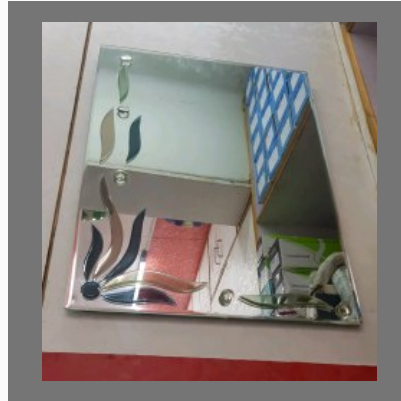

OTHER PRODUCTS:

Commodes

Wash Basins

Water Faucets

Soap Holder

OTHER PRODUCTS:

SS Bathroom Shower

SS Water Tap

Stainless Steel Soap Dish

Wall Hangers

OTHER PRODUCTS:

Water Taps

Water Tap

Commode

Soap Stand

OTHER PRODUCTS:

Swan Neck Taps

Bathroom Showers

Designer Wash Basin

Taps

OTHER PRODUCTS:

Soap Stand

Soap Dispenser

Shower

Designer Wash Basin

OTHER PRODUCTS:

Towel Ring

Mirror Glass

2 Taps

Wash Basin

OTHER PRODUCTS:

Commode