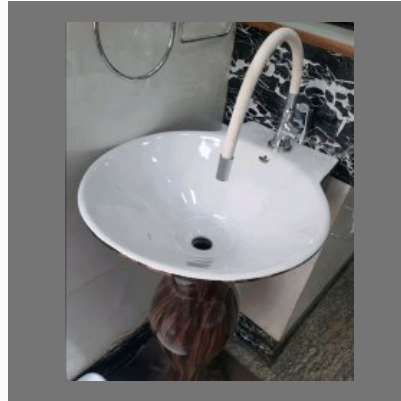

OTHER PRODUCTS:

Commodes

Wash Basins

Water Faucets

Soap Holder

OTHER PRODUCTS:

SS Bathroom Shower

SS Water Tap

Stainless Steel Soap Dish

Wall Hangers

OTHER PRODUCTS:

Water Taps

Water Tap

Commode

Soap Stand

OTHER PRODUCTS:

Swan Neck Taps

Bathroom Showers

Designer Wash Basin

Taps

OTHER PRODUCTS:

Soap Stand

Soap Dispenser

Shower

Designer Wash Basin

OTHER PRODUCTS:

Towel Ring

Mirror Glass

2 Taps

Wash Basin

OTHER PRODUCTS:

Commode