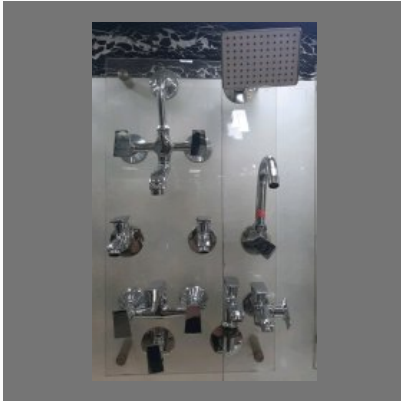

Arcade Tap Set