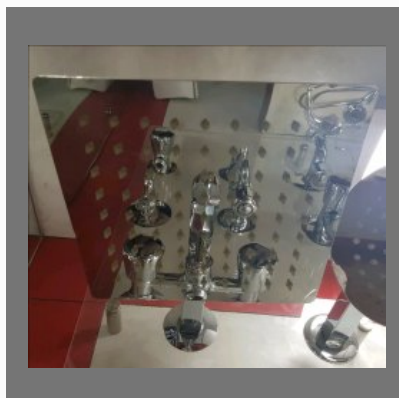

Stainless Steel Soap Dish

Wall Hangers

OTHER PRODUCTS:

Water Taps

Water Tap

Commode

Soap Stand

OTHER PRODUCTS:

Swan Neck Taps

Bathroom Showers

Designer Wash Basin

Taps

OTHER PRODUCTS:

Soap Stand

Soap Dispenser

Shower