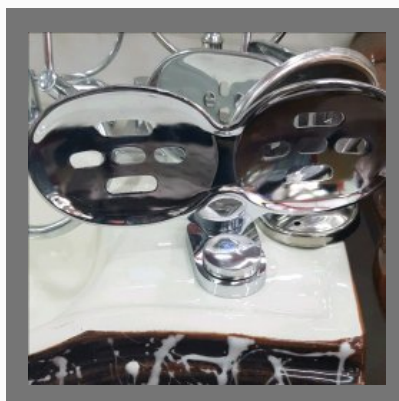

OTHER PRODUCTS:

Commodes

Wash Basins

Water Faucets

Soap Holder

OTHER PRODUCTS:

SS Bathroom Shower

SS Water Tap

Stainless Steel Soap Dish

Wall Hangers

OTHER PRODUCTS:

Water Taps

Water Tap

Commode

Soap Stand

OTHER PRODUCTS:

Swan Neck Taps

Bathroom Showers

Designer Wash Basin

Taps

OTHER PRODUCTS:

Soap Stand

Soap Dispenser

Shower

Designer Wash Basin

OTHER PRODUCTS:

Towel Ring

Mirror Glass

2 Taps

Wash Basin

OTHER PRODUCTS:

Commode