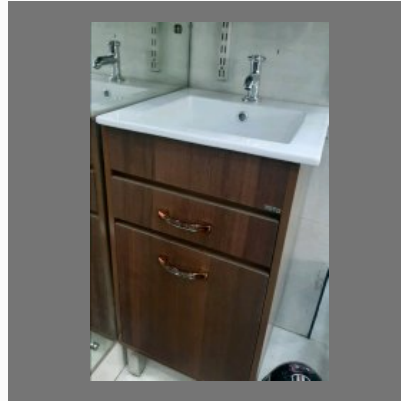

Toyo Basin With Racks