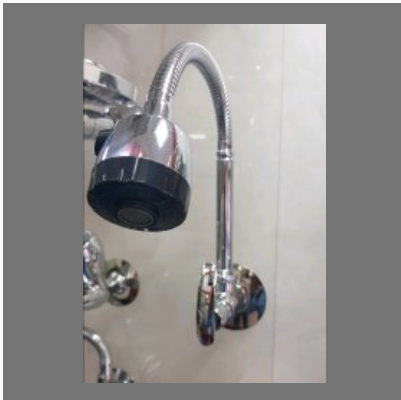

OTHER PRODUCTS:

Commodes

Wash Basins

Water Faucets

Soap Holder

OTHER PRODUCTS:

SS Bathroom Shower

SS Water Tap

Stainless Steel Soap Dish

Wall Hangers

OTHER PRODUCTS:

Water Taps

Water Tap

Commode

Soap Stand

OTHER PRODUCTS:

Swan Neck Taps

Bathroom Showers

Designer Wash Basin

Taps

OTHER PRODUCTS:

Soap Stand

Soap Dispenser

Shower

Designer Wash Basin

OTHER PRODUCTS:

Towel Ring

Mirror Glass

2 Taps

Wash Basin

OTHER PRODUCTS:

Commode