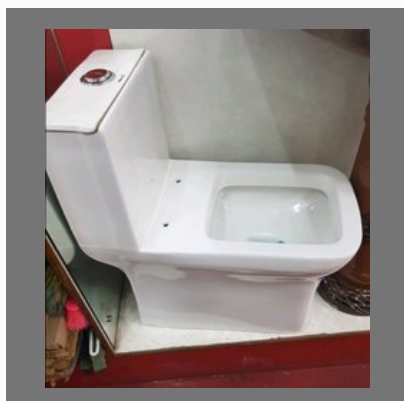

OTHER PRODUCTS:

Commodes

Wash Basins

Water Faucets

Soap Holder

OTHER PRODUCTS:

SS Bathroom Shower

SS Water Tap

Stainless Steel Soap Dish

Wall Hangers

OTHER PRODUCTS:

Water Taps

Water Tap

Commode

Soap Stand

OTHER PRODUCTS:

Swan Neck Taps

Bathroom Showers

Designer Wash Basin

Taps

OTHER PRODUCTS:

Soap Stand

Soap Dispenser

Shower

Designer Wash Basin

OTHER PRODUCTS:

Towel Ring

Mirror Glass

2 Taps

Wash Basin

OTHER PRODUCTS:

Commode