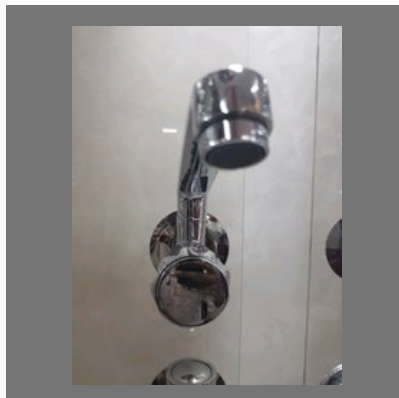

OTHER PRODUCTS:

Commodes

Wash Basins

Water Faucets

Soap Holder

OTHER PRODUCTS:

SS Bathroom Shower

SS Water Tap

Stainless Steel Soap Dish

Wall Hangers

OTHER PRODUCTS:

Water Taps

Water Tap

Commode

Soap Stand

OTHER PRODUCTS:

Swan Neck Taps

Bathroom Showers

Designer Wash Basin

Taps

OTHER PRODUCTS:

Soap Stand

Soap Dispenser

Shower

Designer Wash Basin

OTHER PRODUCTS:

Towel Ring

Mirror Glass

2 Taps

Wash Basin

OTHER PRODUCTS:

Commode