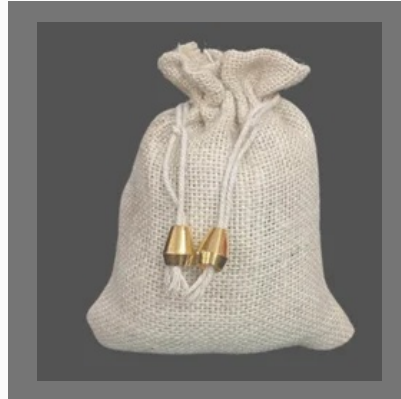

POTLI BAG

3 Layer Gota Patti Potli Bag

Hand Made Embroidered Potli Bag

Flocking Velvet Drawstring Potli Bag

Fancy Embroidery Potli Bags

DRAWSTRING POUCH

Gota Patti Drawstring Pouch

Embroidered Jewelry Drawstring Pouch

Dewdrop Shaneel drawstring pouch

Flocking Velvet Drawstring Pouch

SHERWANI DUPATTA

Red Velvet Sherwani Dupatta

Men Velvet Sherwani Dupatta

Kids Sherwani Dupatta

Men's Sherwani Dupatta size
32"x 96"

JUTE POUCH BAG

Natural Jute Fabric Potli Bag

Off White Jute Fabric Pouch Bag

Cotton Jute Drawstring Potli Bag

OTHER PRODUCTS:

Stone Tissue Dori Sagun
Rumal

Matka Fancy potli

Decorated Velvet Drawstring
Pouch

Drawstring Cotton Pouch