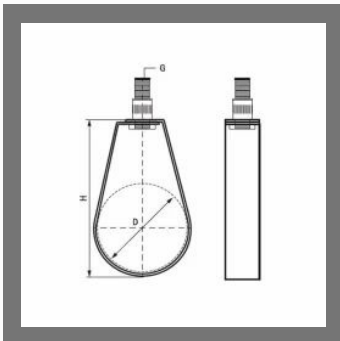

Hira Walraven Sprinkler Clamp