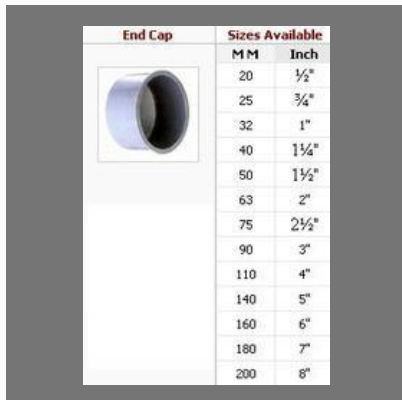

PVC TANKS, PIPES & FITTINGS

End Cap