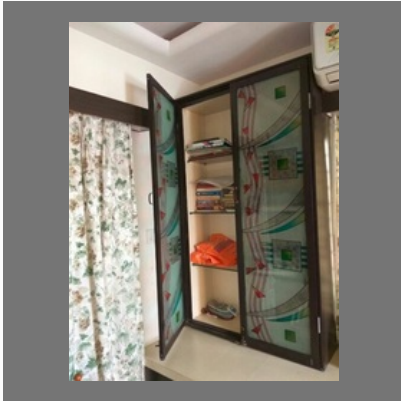

Mohan Home Decor

<https://www.indiamart.com/mohan-home-decor-indore/>

OTHER PRODUCTS

Products

Aluminium Doors

Aluminium Windows

Sliding Window

Aluminium Bathroom Doors

OTHER PRODUCTS:

Aluminum Cabinets

Aluminium Partitions

Glass Almira

Designer Aluminium Windows

OTHER PRODUCTS:

Mosquito Net Door

Aluminium Partition