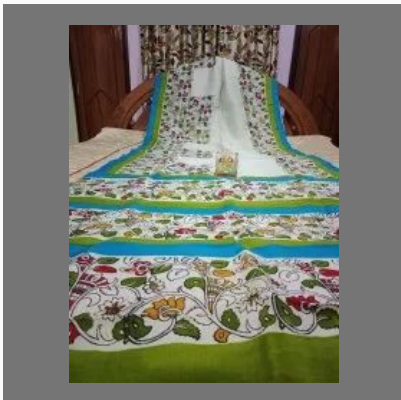

Pure Bishnupuri Silk 3 Ply
Saree With Blouse Piece