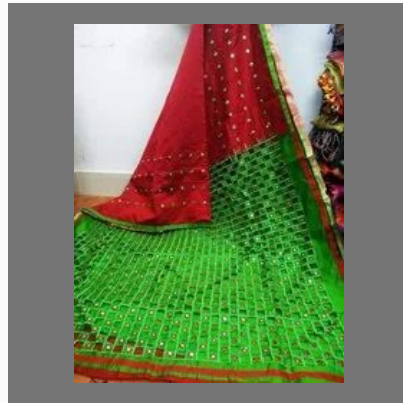

Handloom Sarees