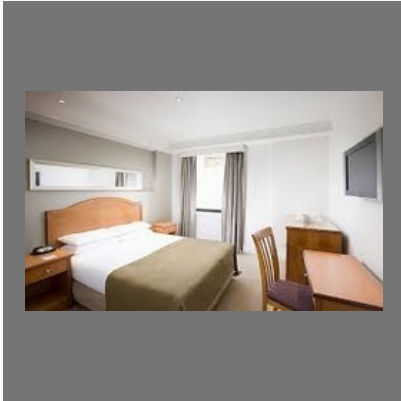

OTHER SERVICES:

Standard Room