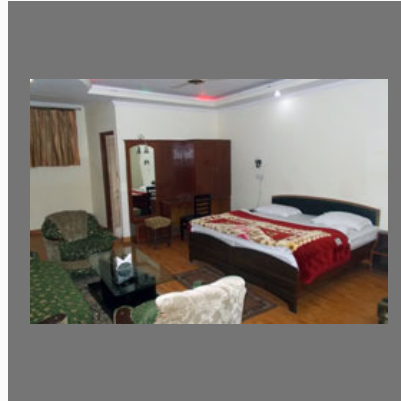

Executive Room