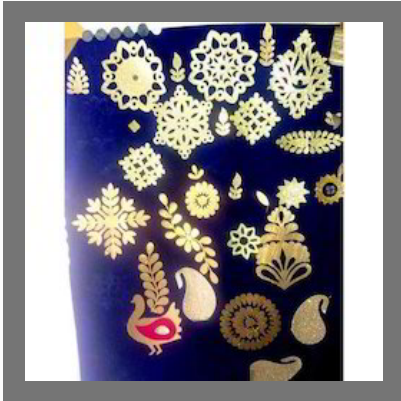

GOTA PATTI FABRIC STICKER

Gota Patti Glitter Butta Sticker