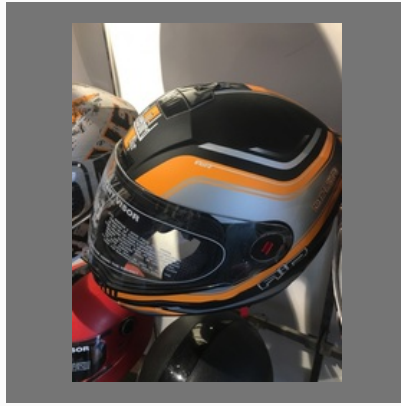

# Moto World

<https://www.indiamart.com/moto-world-chennai/>

**OTHER PRODUCTS**

Products

Steelbird Helmet

Steelbird Helmets

Men Steelbird Helmets

Ladies Steelbird Helmets