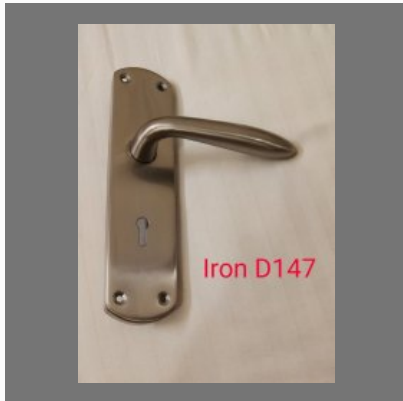

For more information, please visit

<https://www.indiamart.com/mradula-india/profile.html>

DOOR LOCK

Glass Door Mortise Lock

65 mm Mortise Door Lock

Mortise Rim Door Lock

Mortise Bedroom Door Lock

IRON MORTISE HANDLE LOCK

D-147 Iron Mortise Door Handle Lock

D-132 Mortise Door Handle Lock

D-133 Mortise Door Handle Lock

D-146 Mortise Door Handle Lock

BRASS MORTISE HANDLE LOCK

Exterior Door Brass Mortise Handle Lock

CZ110 Brass Mortise Handle Lock