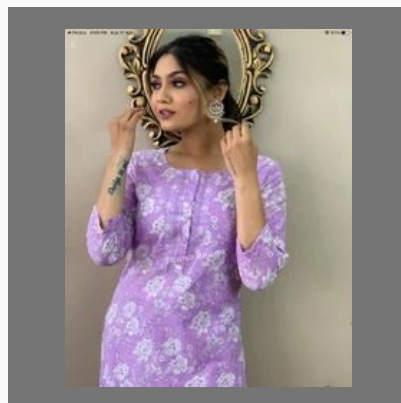

M/s Clothing Pallet

<https://www.indiamart.com/ms-clothing-pallet/>

DESIGNER KURTI

Products

3 Piece Jaipuri Cotton Kurta
Dupatta Pant Set

Kurti Pant Set

Kurti Pant Set

Designer Kurti

OTHER PRODUCTS

Cotton Tana Banna 2 piece

Kurti Pant Set

Kurta Pant set

Kurta Pant Set

Kurta Pant Set

OTHER PRODUCTS:

Designer Kurti