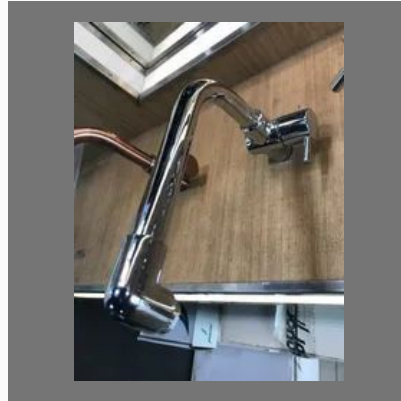

OTHER PRODUCTS

Dancy Wash Basin

Cp Bathroom Fittings

Bathroom Fittings

Bathroom Tap

Factsheet

Year of Establishment : 1932

Nature of Business : Wholesaler