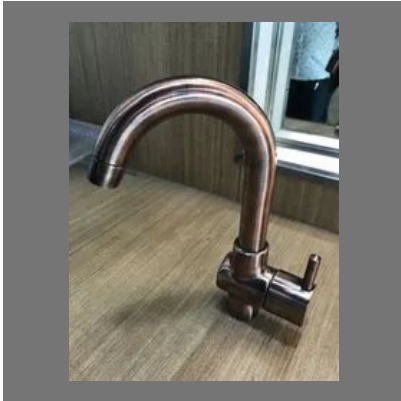

OTHER PRODUCTS

Dancy Wash Basin

Cp Bathroom Fittings

Bathroom Fittings

Bathroom Tap

Factsheet

Year of Establishment : 1932

Nature of Business : Wholesaler