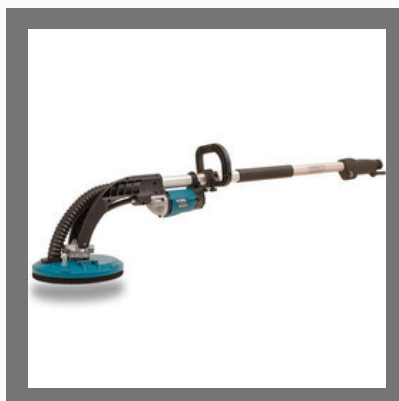

LPC97S Long Reach Dry Wall Sander

OTHER PRODUCTS:

Router

Epoxy Resin For Stool
Manufacturing , Resin Art

CE120P Electric Hand Planer

Factsheet

Year of Establishment : 2006

Nature of Business : Wholesale Trader