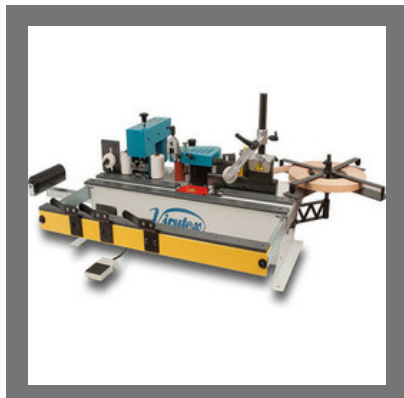

OTHER PRODUCTS:

Glue Pot Edge Bander