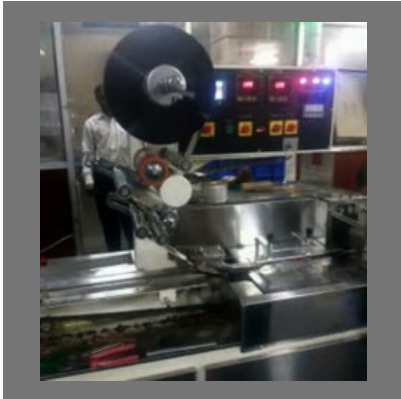

NEW ITEMS

Wafer Roll Packing Machine