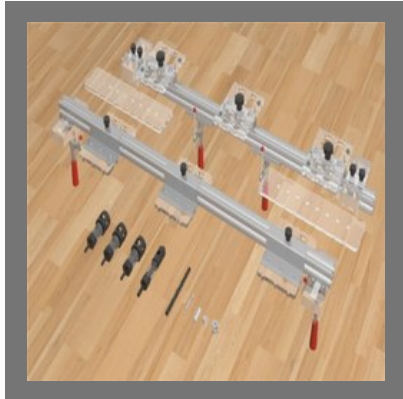

WOOD WORKING ACCESSORIES

Rockler 3-Piece Silicone Glue Application Kit

Rockler Glue Applicator Set 8 Pc

Axminster Bandsaw Blades For Wood Working

Feather Pro Duo Feather Board

WOOD WORKING JIGS AND FIXTURES