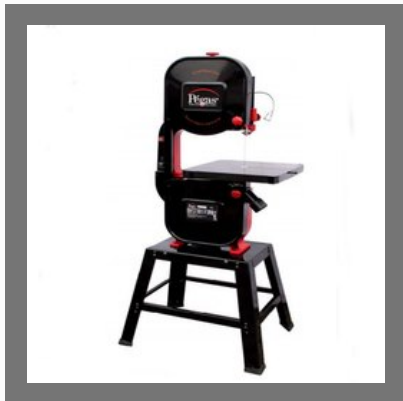

Pegas Precision SRP14-CE
Scroll Band Saw