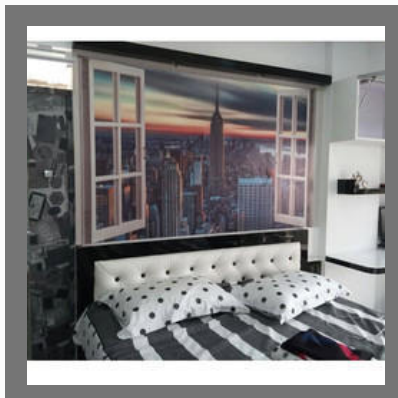

Customized Wallpaper

WPC Wall Cladding

Vertical Garden

Factsheet

Year of Establishment : 2011

Nature of Business : Manufacturer

Total Number of Employees : Upto 10 People

CONTACT US