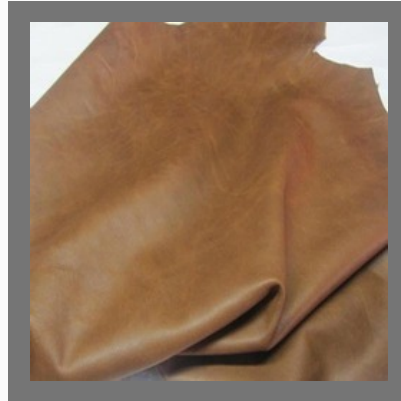

For more information, please visit

<https://www.indiamart.com/najm-leather-exports-chennai/about-us.html>

GOAT LEATHER

Our Product Range

Goat Shoes Suede Leather

Goat Finished Leather

Goat Nubuck Leather

Goat Tanned Leather

SHEEP LEATHER

Our Product Range

Sheep Lining Leather

Sheep Cabretta Leather

Sheep Nappa Leather

Sheep Crust Leather

NEW ITEMS

Rubber Sandals

Dotted Shoe

Running Shoe

Pink Shoes

OTHER PRODUCTS:

Goat Leather

Sheep Leather

Goat Full Chrome Crust

Goat Semi Chrome Crust