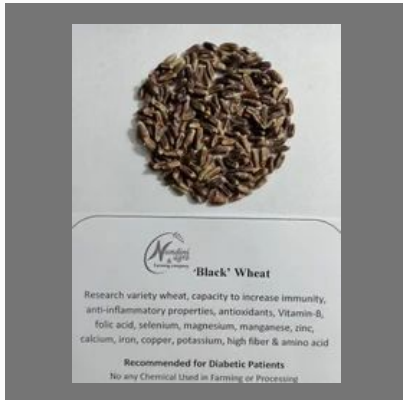

## About Us

Established in the year **2016** we "**Nandini Agro & Farming Company.**" is a Manufacturer of the wide spectrum Gram Flour, Turmeric Finger, Organic Rice etc. We are manufacturing these products using premium grade raw material that is procured from the authentic vendors of the market. We offer these products at reasonable rates and deliver these within the promised time-frame.

# RICE

Our Product Range

Aromatic Jeeraful Rice

Aromatic Nanyya Rice

Aromatic Badshahbhog Rice

Aromatic Tilmati Rice

# WHEAT

Medicinal Blue Wheat

Medicinal Purple Wheat

Medicinal Black Wheat