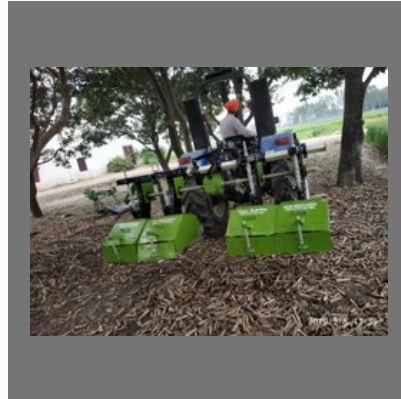

+91-8048882030

Nascent Agrimach

<https://www.indiamart.com/nascentagrimach/>

"Nascent Agrimach" is a well-known **Manufacturer** of a flawless assortment of **Bud Machine, Rotary Tiller And Weeder, etc.**

About Us

"Nascent Agrimach" is a well-known **Manufacturer** of a flawless assortment of **Bud Machine, Rotary Tiller And Weeder**, etc. Incepted in the year **2017** at **Ludhiana (Punjab, India)**, we are a **Partnership** firm and manufacture the offered products as per the set industry norms. Our valued clients can avail these products from us at reasonable rates. Under the headship of our mentor "**Mr. Pankaj Kumar**", our firm has covered the foremost share in the market.

For more information, please visit

<https://www.indiamart.com/nascentagrimach/profile.html>

ROTARY TILLER AND WEEDER

Inter Cultivator

Tractor Cotton Weeder

Sugarcane Rotary Weeder

Sugarcane rotavator

BUD MACHINE