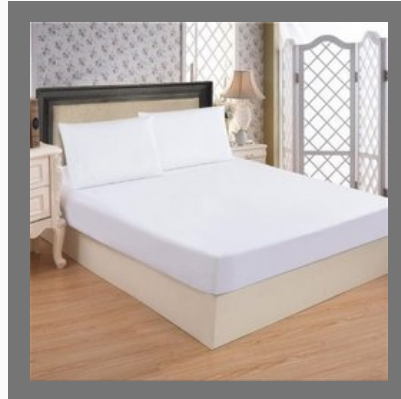

# MINK BLANKETS

LOTUS Imported Super Soft Blanket (Dual Side Usage)

MELODY Double Bed Mink Blanket

GRAND MASTER Double Mink Blanket 220x240

Signature Jupiter Double Soft Mink Blanket 220x240

# HOTEL BED SHEET

Pure Cotton 60x90 Single  
Plain Hotel Bed Sheet

Pure Cotton 60x108 Single  
Plain Hotel Bed Sheet

Pure Cotton 90x100 Double  
Plain Hotel Bed Sheet

Pure Cotton 108x108 King  
Size Plain Hotel Bed Sheet