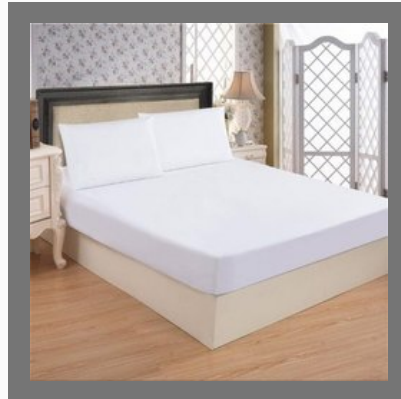

# MINK BLANKETS

LOTUS Imported Super Soft Blanket (Dual Side Usage)

MELODY Double Bed Mink Blanket

GRAND MASTER Double Mink Blanket 220x240

Signature Jupiter Double Soft Mink Blanket 220x240

# HOTEL BED SHEET

Pure Cotton 60x90 Single  
Plain Hotel Bed Sheet

Pure Cotton 60x108 Single  
Plain Hotel Bed Sheet

Pure Cotton 90x100 Double  
Plain Hotel Bed Sheet

Pure Cotton 108x108 King  
Size Plain Hotel Bed Sheet

## BED MATTRESS

Bed Mattress (30x72 "4" Inches EPE Foam With Coir Bed Mattress)

Bed Mattress (36x72 "4" Inches EPE Foam With Coir Bed Mattress)

Bed Mattress (48x72 "4" Inches EPE Foam With Coir Bed Mattress)