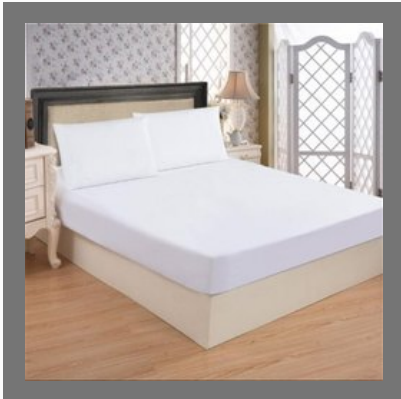

# MINK BLANKETS

LOTUS Imported Super Soft Blanket (Dual Side Usage)

MELODY Double Bed Mink Blanket

GRAND MASTER Double Mink Blanket 220x240

Signature Jupiter Double Soft Mink Blanket 220x240

# HOTEL BED SHEET

Pure Cotton 60x90 Single  
Plain Hotel Bed Sheet

Pure Cotton 60x108 Single  
Plain Hotel Bed Sheet

Pure Cotton 90x100 Double  
Plain Hotel Bed Sheet

Pure Cotton 108x108 King  
Size Plain Hotel Bed Sheet