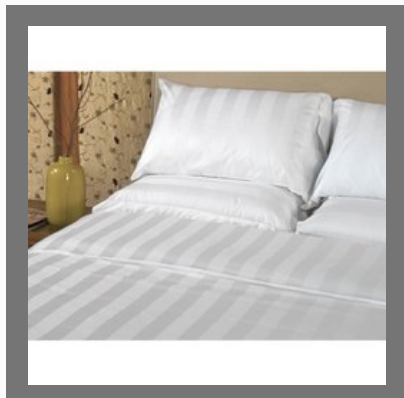

# HOTEL BED SHEET

Pure Cotton 60x90 Single  
Plain Hotel Bed Sheet

Pure Cotton 60x108 Single  
Plain Hotel Bed Sheet

Pure Cotton 90x100 Double  
Plain Hotel Bed Sheet

Pure Cotton 108x108 King  
Size Plain Hotel Bed Sheet

## OTHER PRODUCTS:

Duroflex Back Magic  
Orthopedic Mattress

Restolex Royale Plus DLX HD  
Bonded Foam and HD Coir

Duroflex 100% Memory Foam  
Pillow (NECK PRO)

BLACK DIAMOND Double  
Mink Blanket

**OTHER PRODUCTS:**

Pure Cotton Satin Strip  
90x100 Double Satin Strip  
Hotel Bed Sheet

Bed Mattress (60x78 "4"  
Inches EPE Foam With Coir  
Bed Mattress)

Bed Mattress (60x78 "4"  
Inches EPE Foam With PU  
Foam Dual Side Bed  
Mattress)