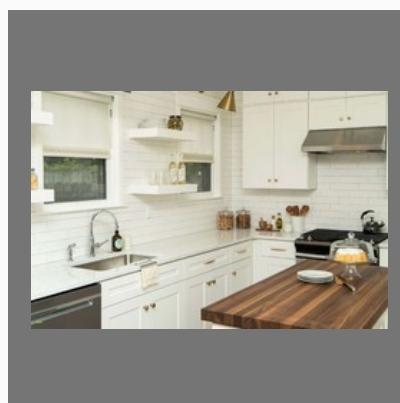

Modular Furniture

Commercial Linear Modular Kitchen

Factsheet

Year of Establishment : 2007

Nature of Business : Manufacturer

Total Number of Employees : 51 to 100 People

CONTACT US

National Enterprises