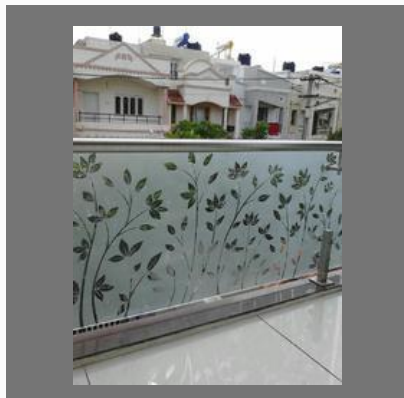

OTHER PRODUCTS:

Stainless Steel Glass Railing