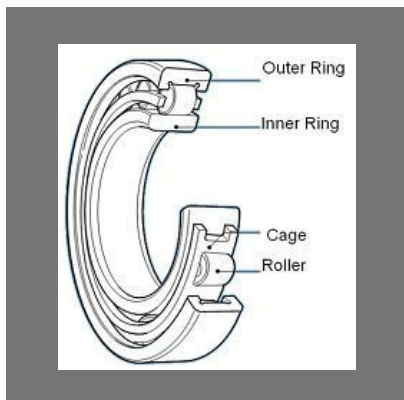

For more information, please visit

<https://www.indiamart.com/nationalengineering-industry/aboutus.html>

CYLINDRICAL ROLLER BEARINGS

Thrust Cylindrical Roller Bearing

Double Row (CRB)

Four Row (CRB)

Full Complementary Cylindrical Roller Bearing

BALL BEARINGS

Single Row Deep Groove Ball Bearing

Single Row Angular Contact Ball Bearing

Double Row Angular Contact Ball Bearing

Self Aligning Ball Bearing

TAPERED ROLLER BEARINGS

Single Row (TRB) Bearing

Double Row (TRB) Bearing

Four Row Tapered Roller Bearing (TRB)

Tapered Roller Thrust Bearing

OTHER PRODUCTS

Suspension Tube Assembly

Roller Bearing Axle Boxes

CTRB

Belt Tensioner

OTHER PRODUCTS:

Single Row (CRB)

Thrust Ball Bearing

Spherical Roller Bearing

Spherical Roller Thrust Bearing

Factsheet

Year of Establishment : 1946

Nature of Business : Manufacturer

Total Number of Employees : 1001 to 2000 People