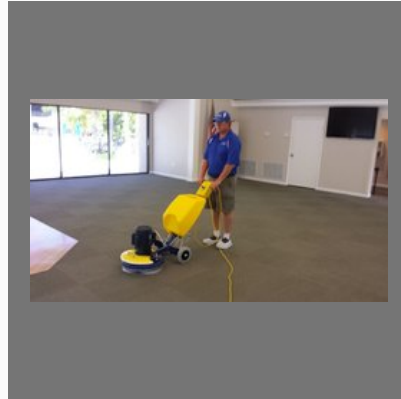

Commercial Carpet Cleaning Service