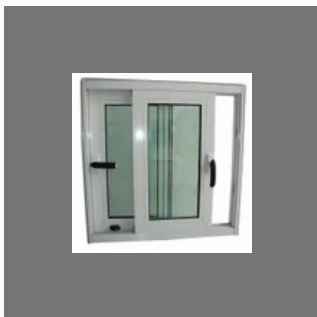

Neel Kamal Aluminium

<https://www.indiamart.com/neelkamalaluminium/>

We “Neel kamal Aluminium” are a Sole Proprietorship based firm, engaged as the foremost manufacturer of Aluminium Partition, Sliding Window, Aluminium Door, etc.