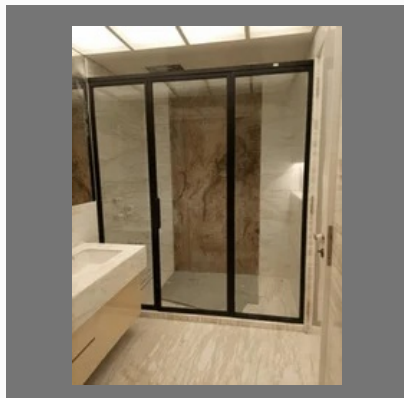

OTHER PRODUCTS:

Glass Shower Enclosure