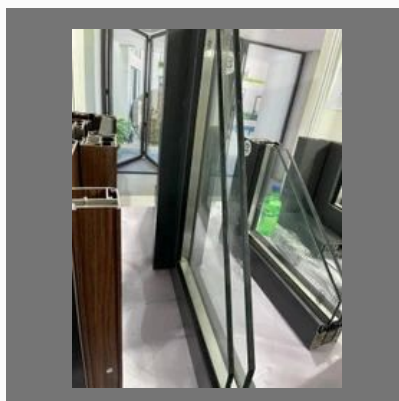

Aluminum Sliding Door

Lower Aluminium Hinged Window

Glass Galerie Opening Door

Aluminum Openable Doors

ALUMINIUM WINDOW

Stairs Glass Railing

French Glass Aluminium Folding Window

Aluminum Window

Aluminium Door Frame

OTHER PRODUCTS:

Sound Proof Glass Partition

Glass Partition Aluminum

Original Stained Glass

Sound Proof Fix Glass

OTHER PRODUCTS:

Transparent Switchable Glass

Opening Glass Window

Square Design Glass Window

Glass Spider Glazing

OTHER PRODUCTS:

Standard Glass Skylight

Office Glass Partition Work

Soundproof Glass Sliding Window

Noise Cancel Sliding Window