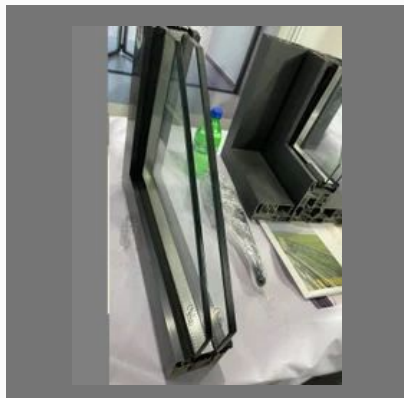

Aluminum Sliding Door

Lower Aluminium Hinged Window

Glass Galerie Opening Door

Aluminum Openable Doors

ALUMINIUM WINDOW

Stairs Glass Railing

French Glass Aluminium Folding Window

Aluminum Window

UPVC DOOR

Toughened Safety Glass

Openable Glass Door

Stainless Steel Glass Railing

OTHER PRODUCTS:

Balcony Aluminium Sliding Window

Opening Z Window

Aluminum Partition

Aluminium Door Frame

OTHER PRODUCTS:

Sound Proof Glass Partition

Glass Partition Aluminum

Original Stained Glass

Sound Proof Fix Glass

OTHER PRODUCTS:

Transparent Switchable Glass