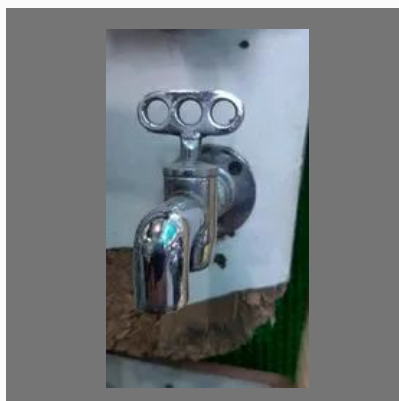

Door Lock

Bath Soap Stand

Diamond Wheel Blade

Plastic Water Tap

OTHER PRODUCTS:

Mosquito Net Netlon

Sanitary Fittings

Door Fittings

Net Lone: Mosquito Protective Net

OTHER PRODUCTS:

Padlock

Locks

Helpo Set

Steel Water Tap

Factsheet

Nature of Business