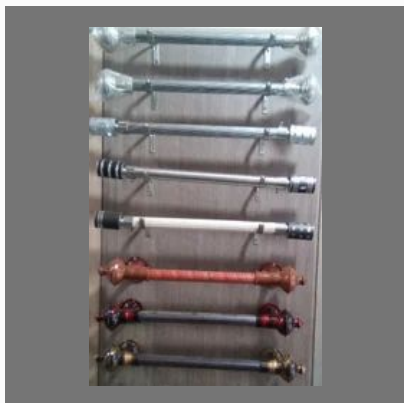

Saifee Hardware

<https://www.indiamart.com/new-badshah-crockery/>

ROD

Products

Curtain Rods

All Type's Off Towel Rod

Towels Rings

OTHER PRODUCTS

Door Lock

Bath Soap Stand

Diamond Wheel Blade

Plastic Water Tap

OTHER PRODUCTS:

Mosquito Net Netlon

Sanitary Fittings

Door Fittings