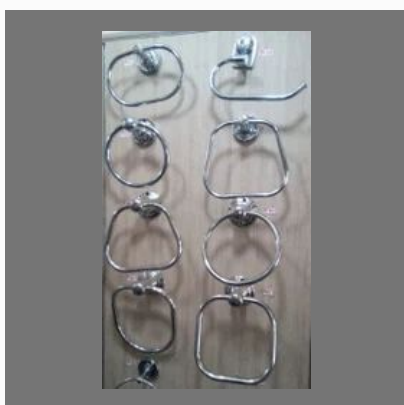

Saifee Hardware

<https://www.indiamart.com/new-badshah-crockery/>

ROD

Products

Curtain Rods

All Type's Off Towel Rod

Towels Rings

OTHER PRODUCTS

Door Lock

Bath Soap Stand

Diamond Wheel Blade

Plastic Water Tap

OTHER PRODUCTS:

Mosquito Net Netlon

Sanitary Fittings

Door Fittings